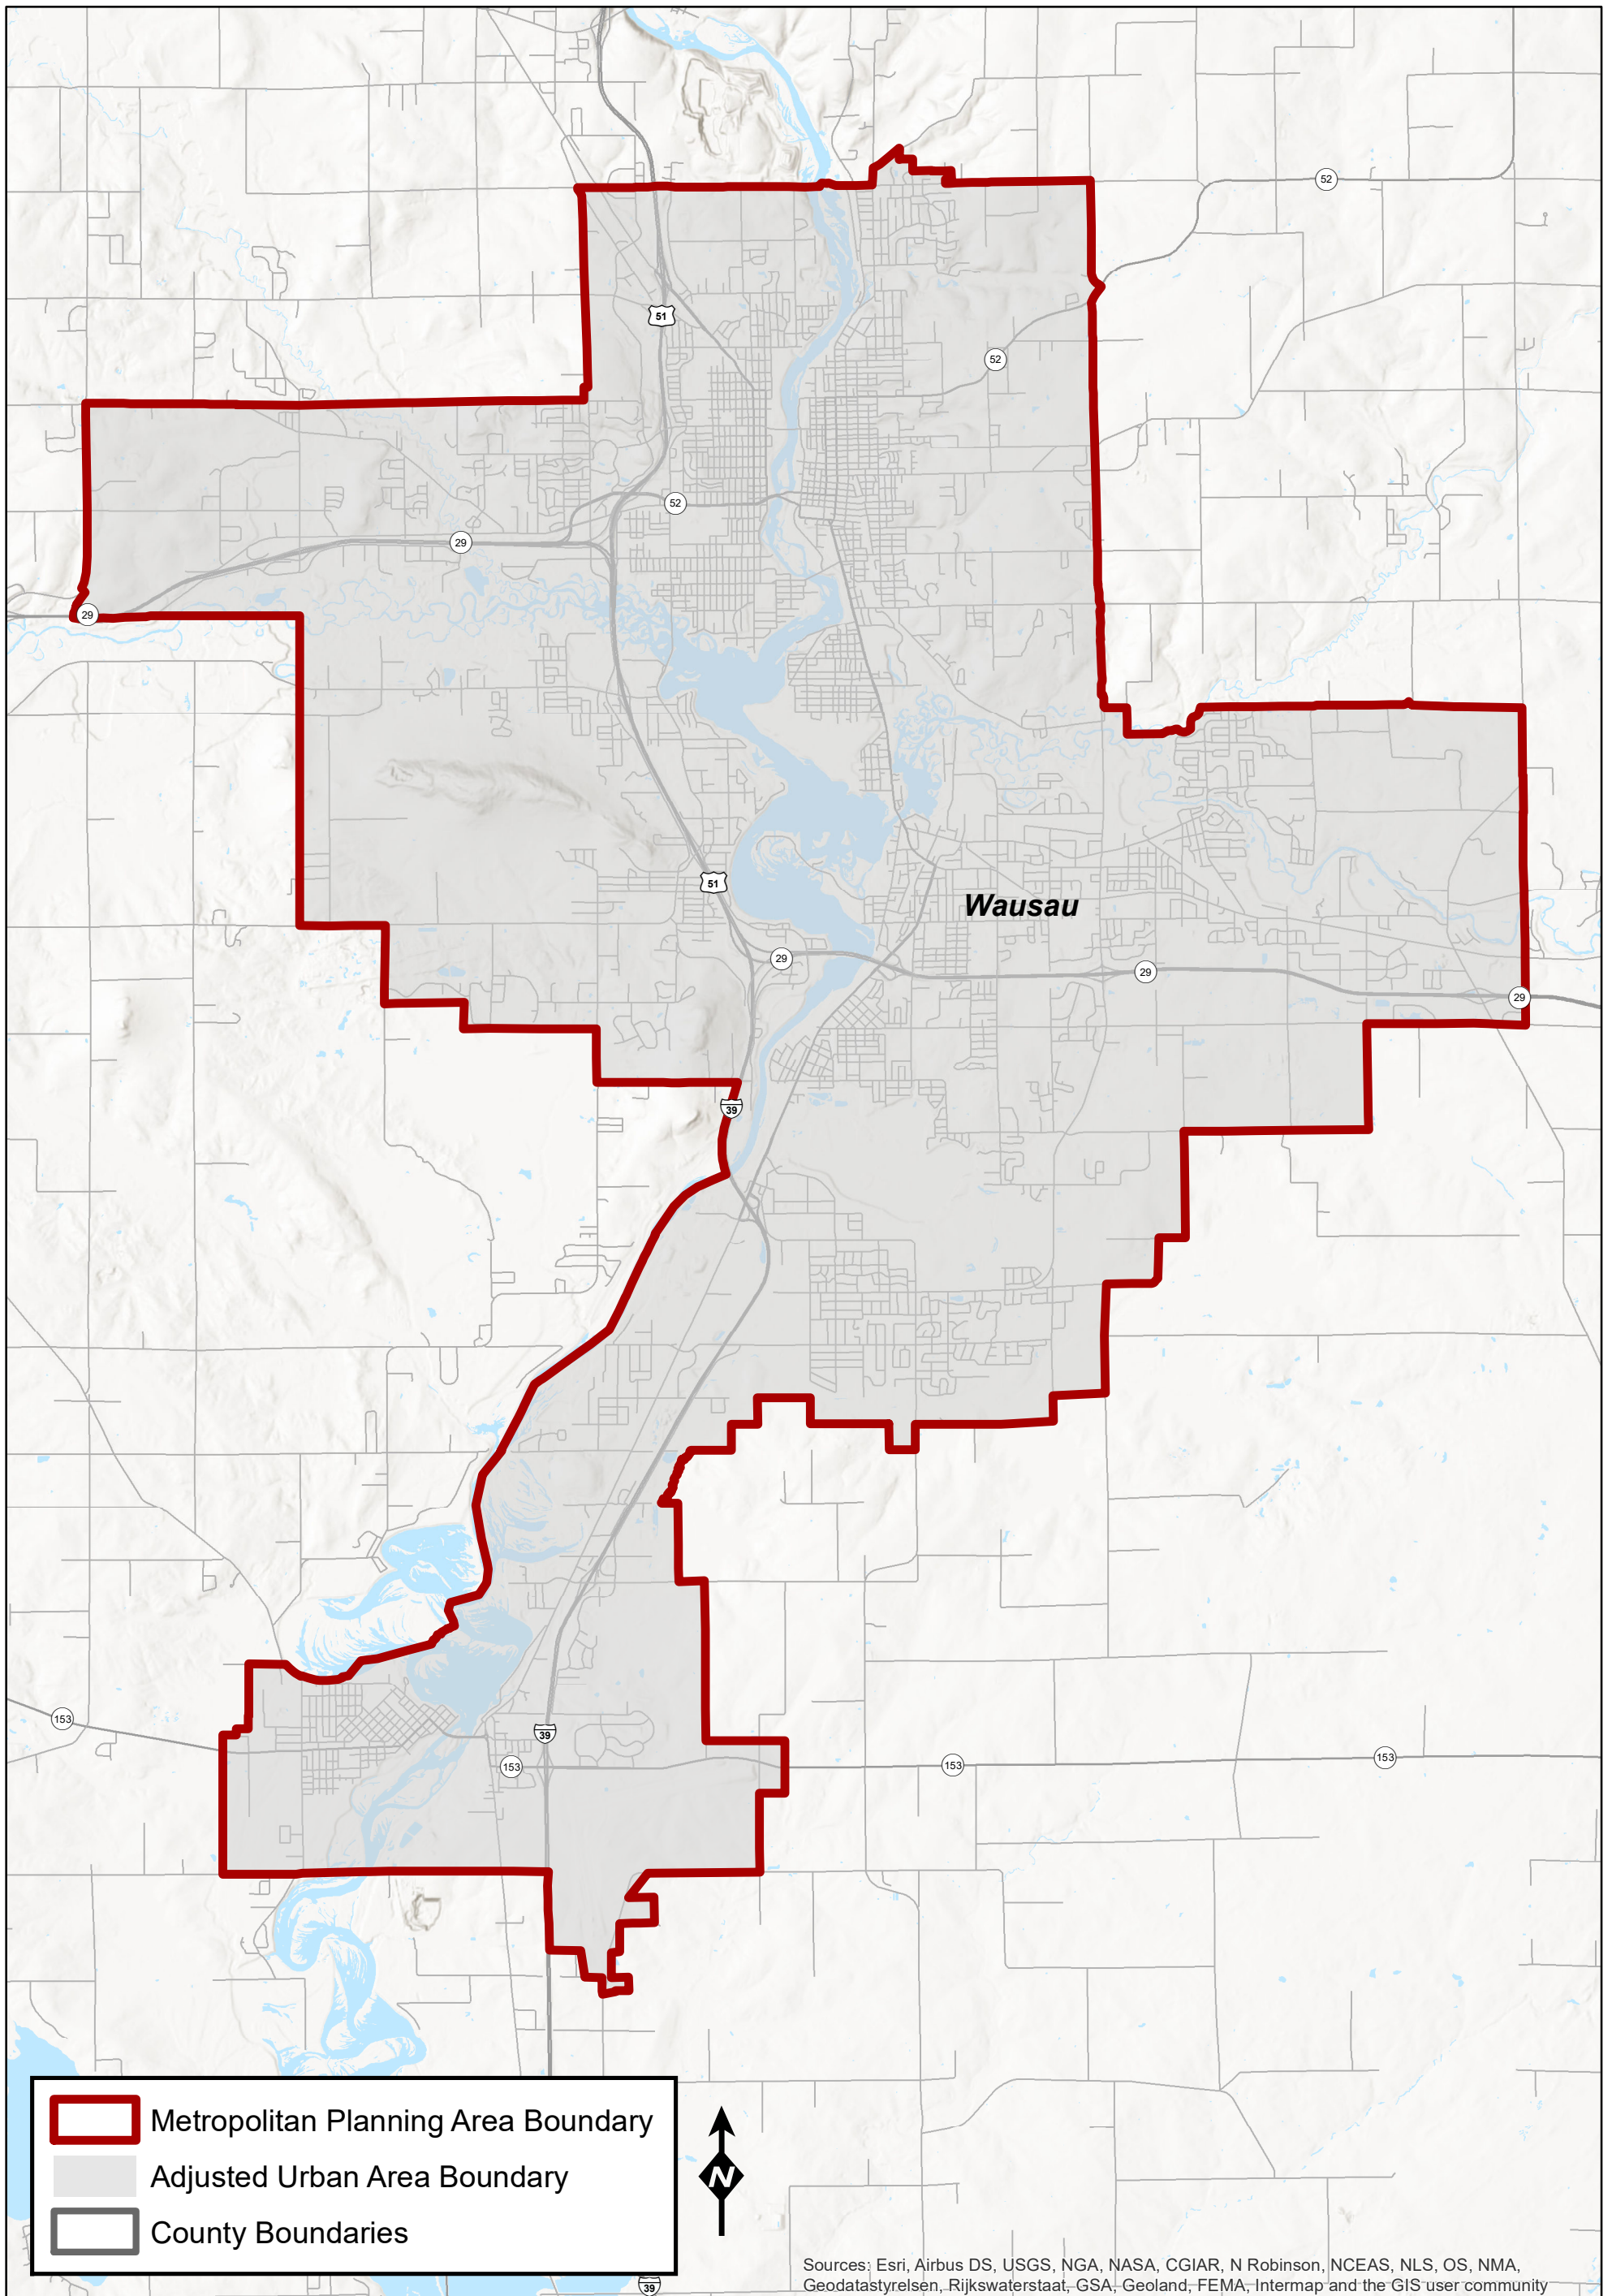

Wausau

Metropolitan Planning Area Boundary - August 30, 2024

The information on these maps and produced from these maps was created for the official use of the Wisconsin Department of Transportation (WisDOT). Any other use, while not prohibited, is the sole responsibility of the user. WisDOT expressly disclaims all liability regarding fitness of use of the information for other than official WisDOT business.