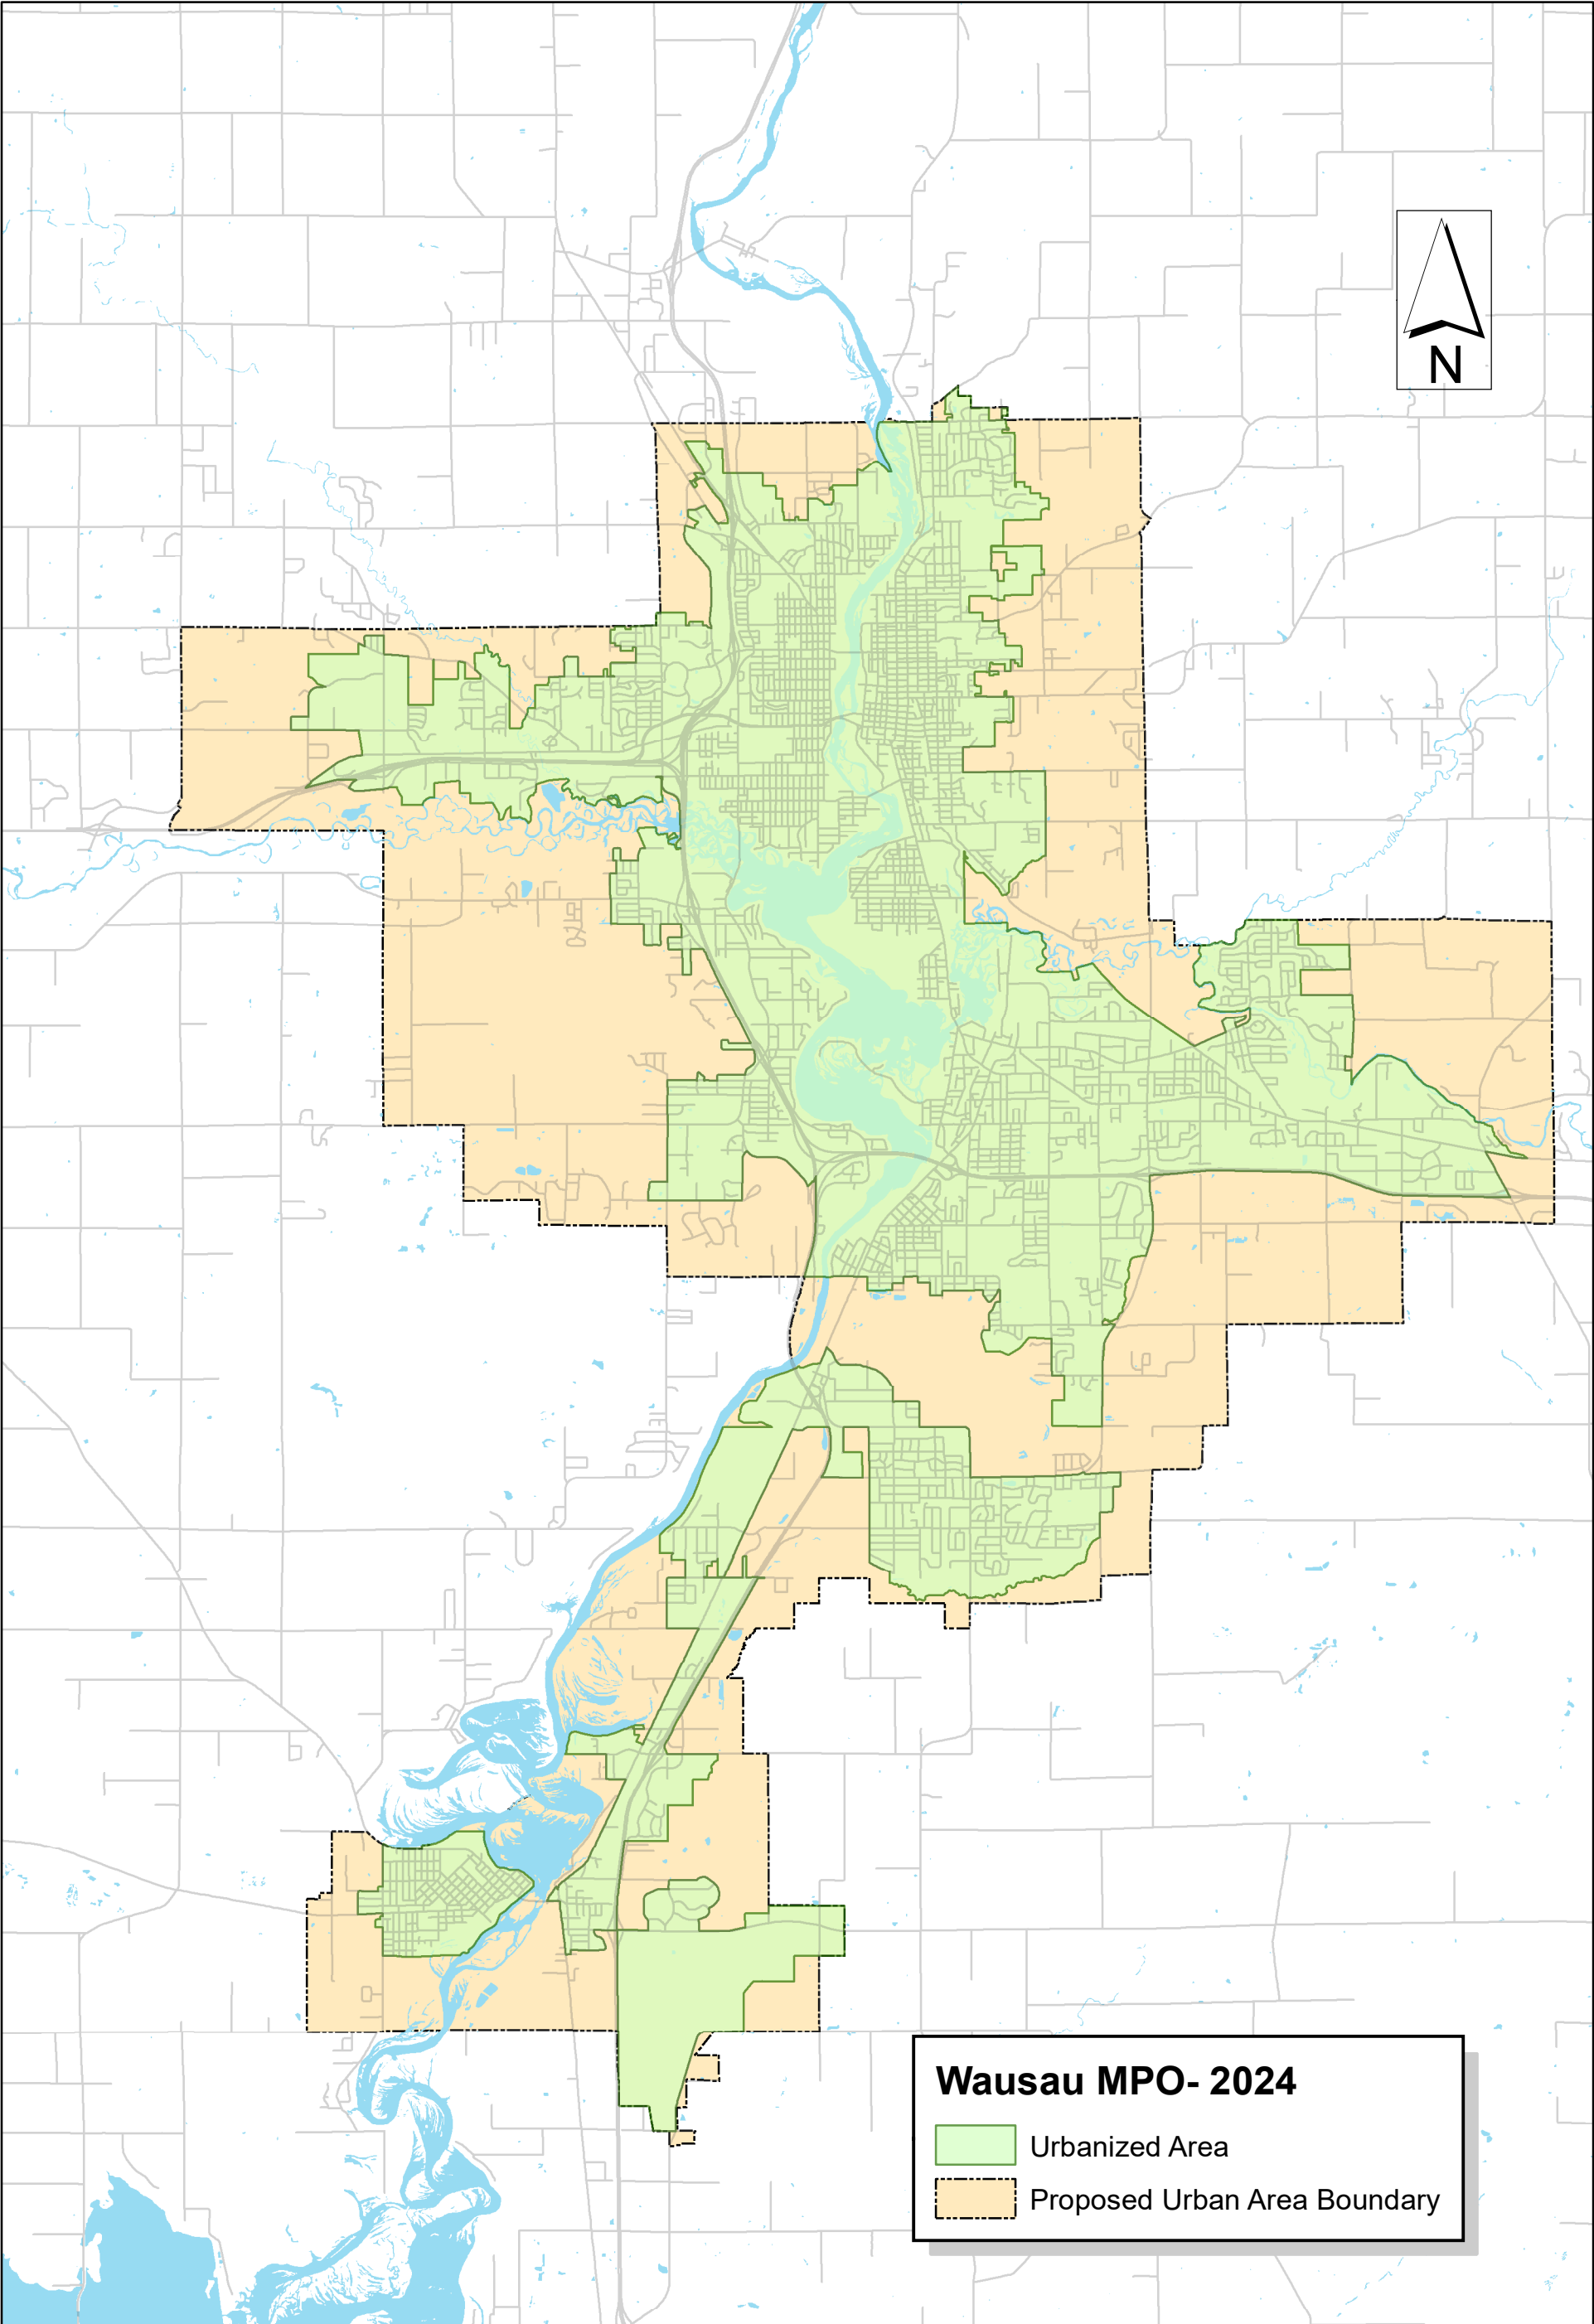

Metropolitan Planning Area Boundary Map

Wausau MPO- 2024

- Urbanized Area
- Proposed Urban Area Boundary

0 0.5 1 2 3 4 Miles