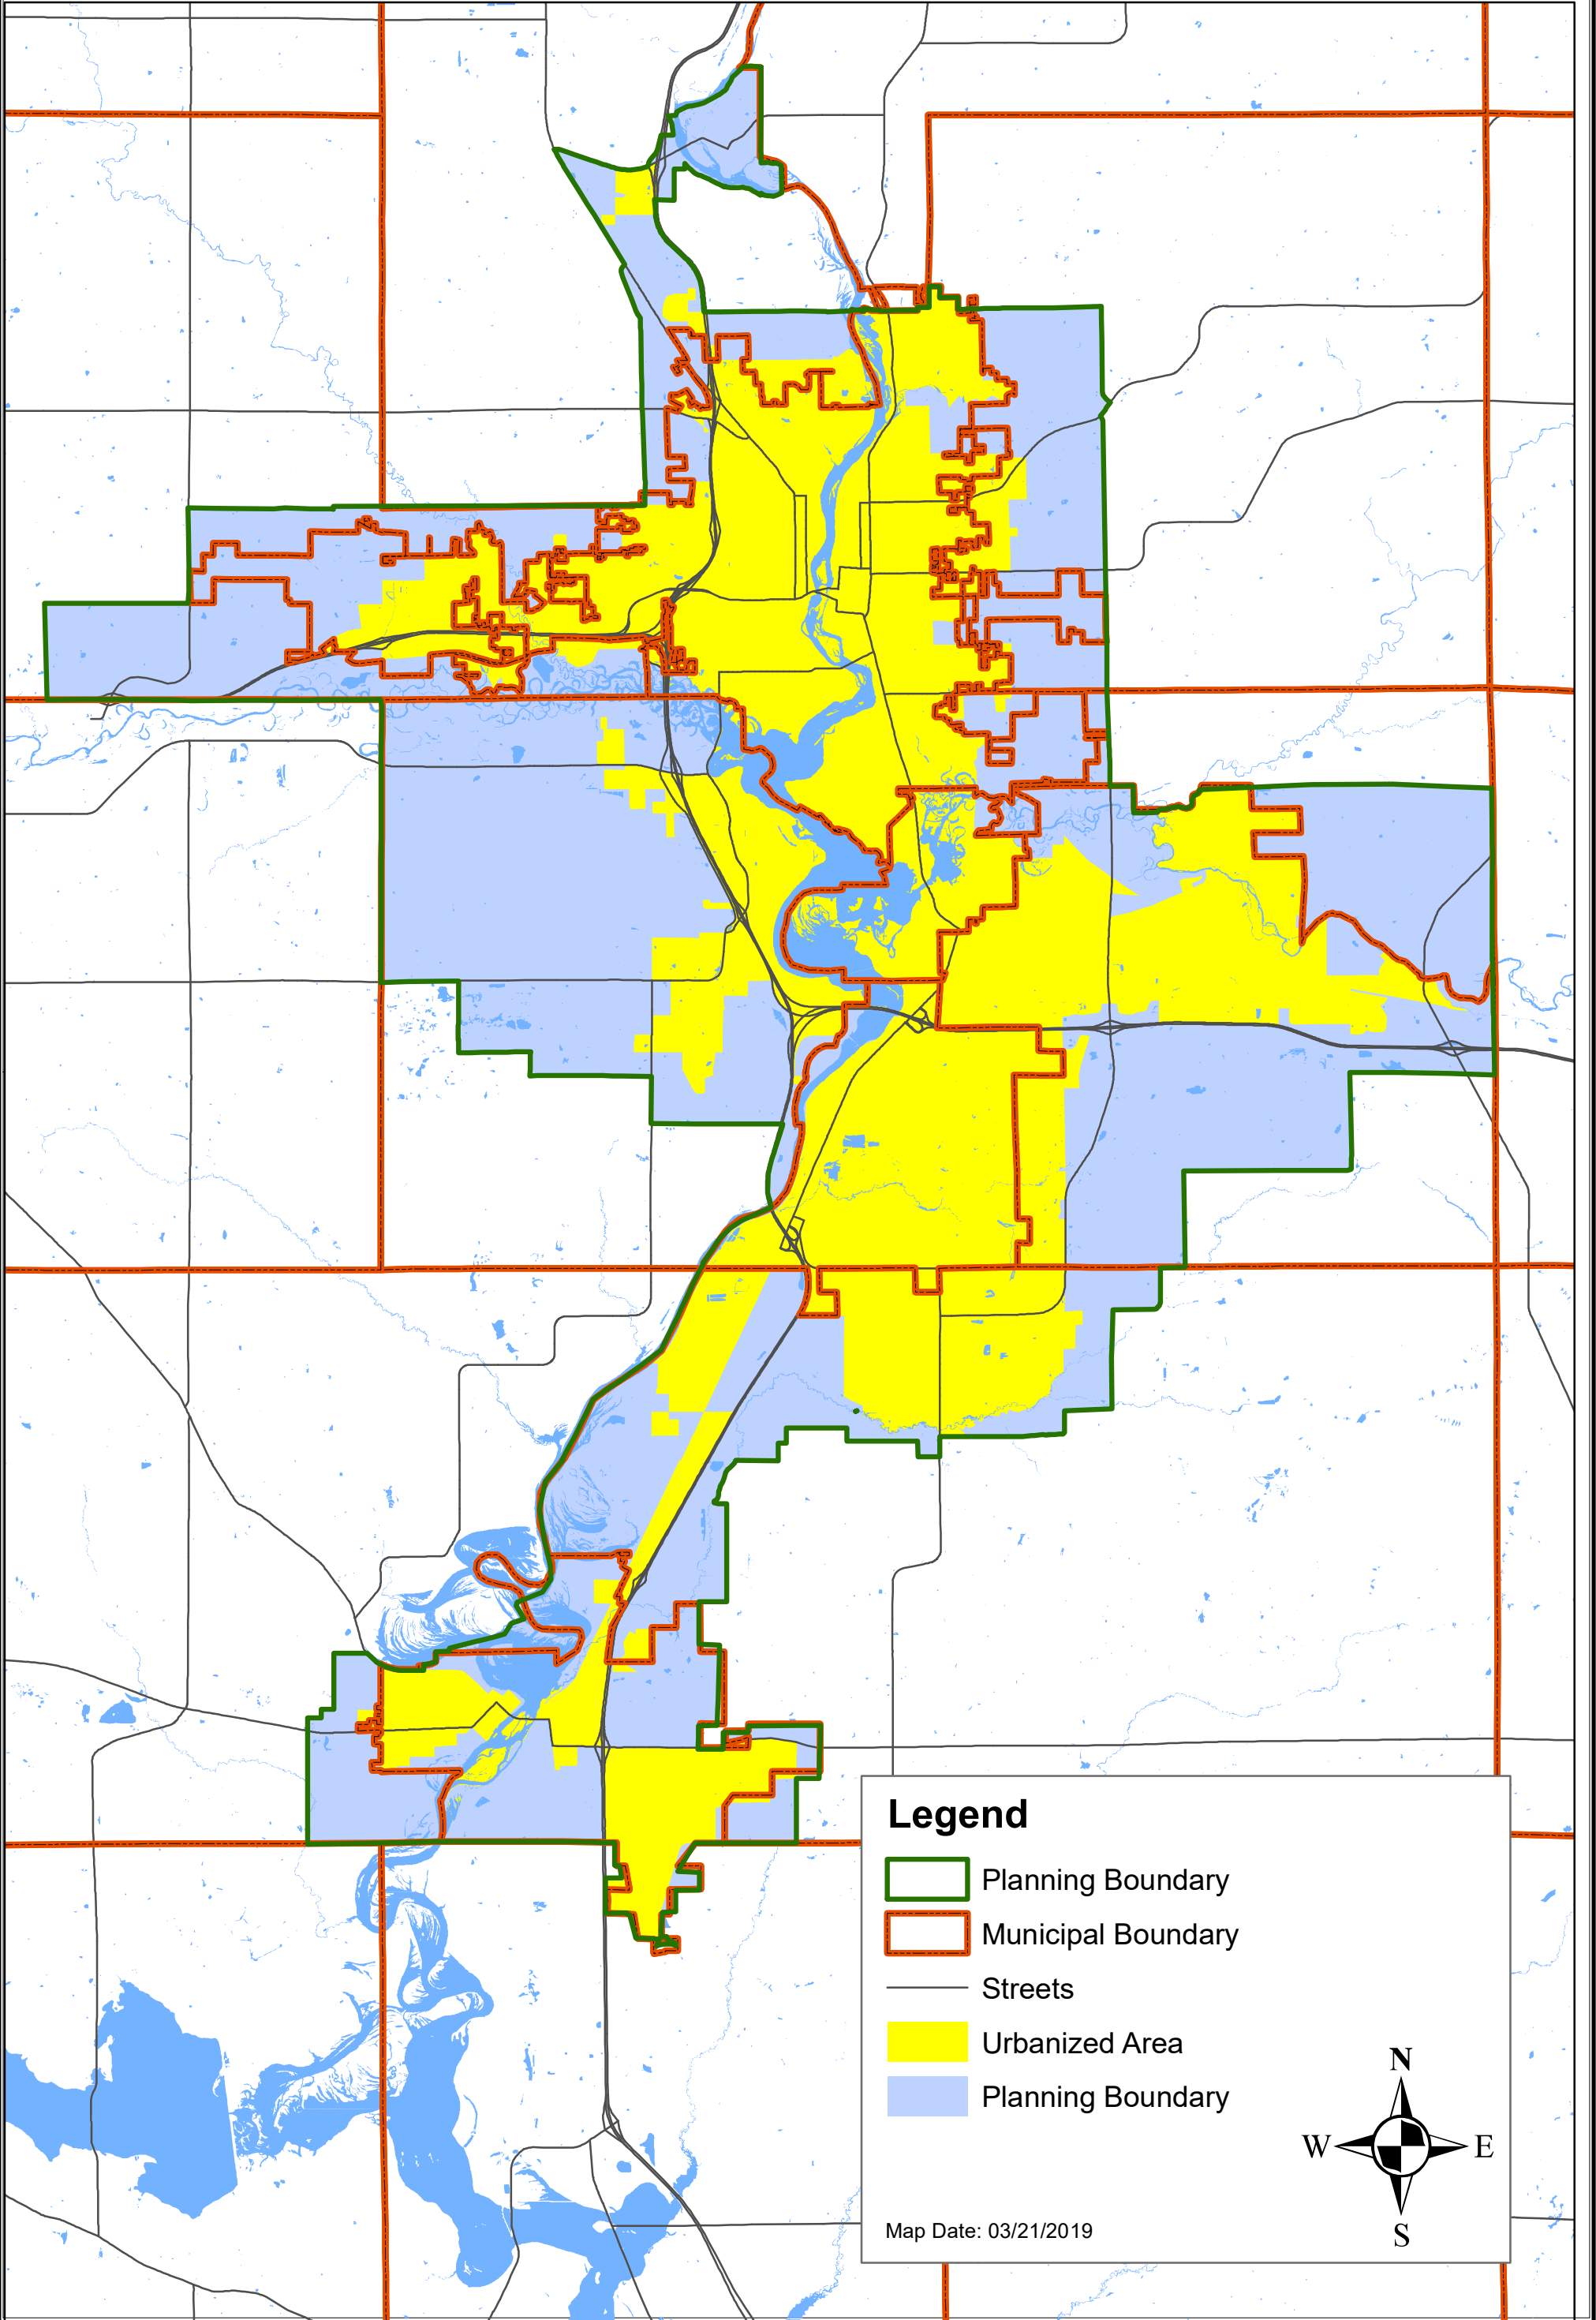

**WAUSAU METROPOLITAN PLANNING ORGANIZATION
2019 PLANNING BOUNDARY
MARATHON COUNTY WI**

Legend

-  Planning Boundary
-  Municipal Boundary
-  Streets
-  Urbanized Area
-  Planning Boundary

Map Date: 03/21/2019